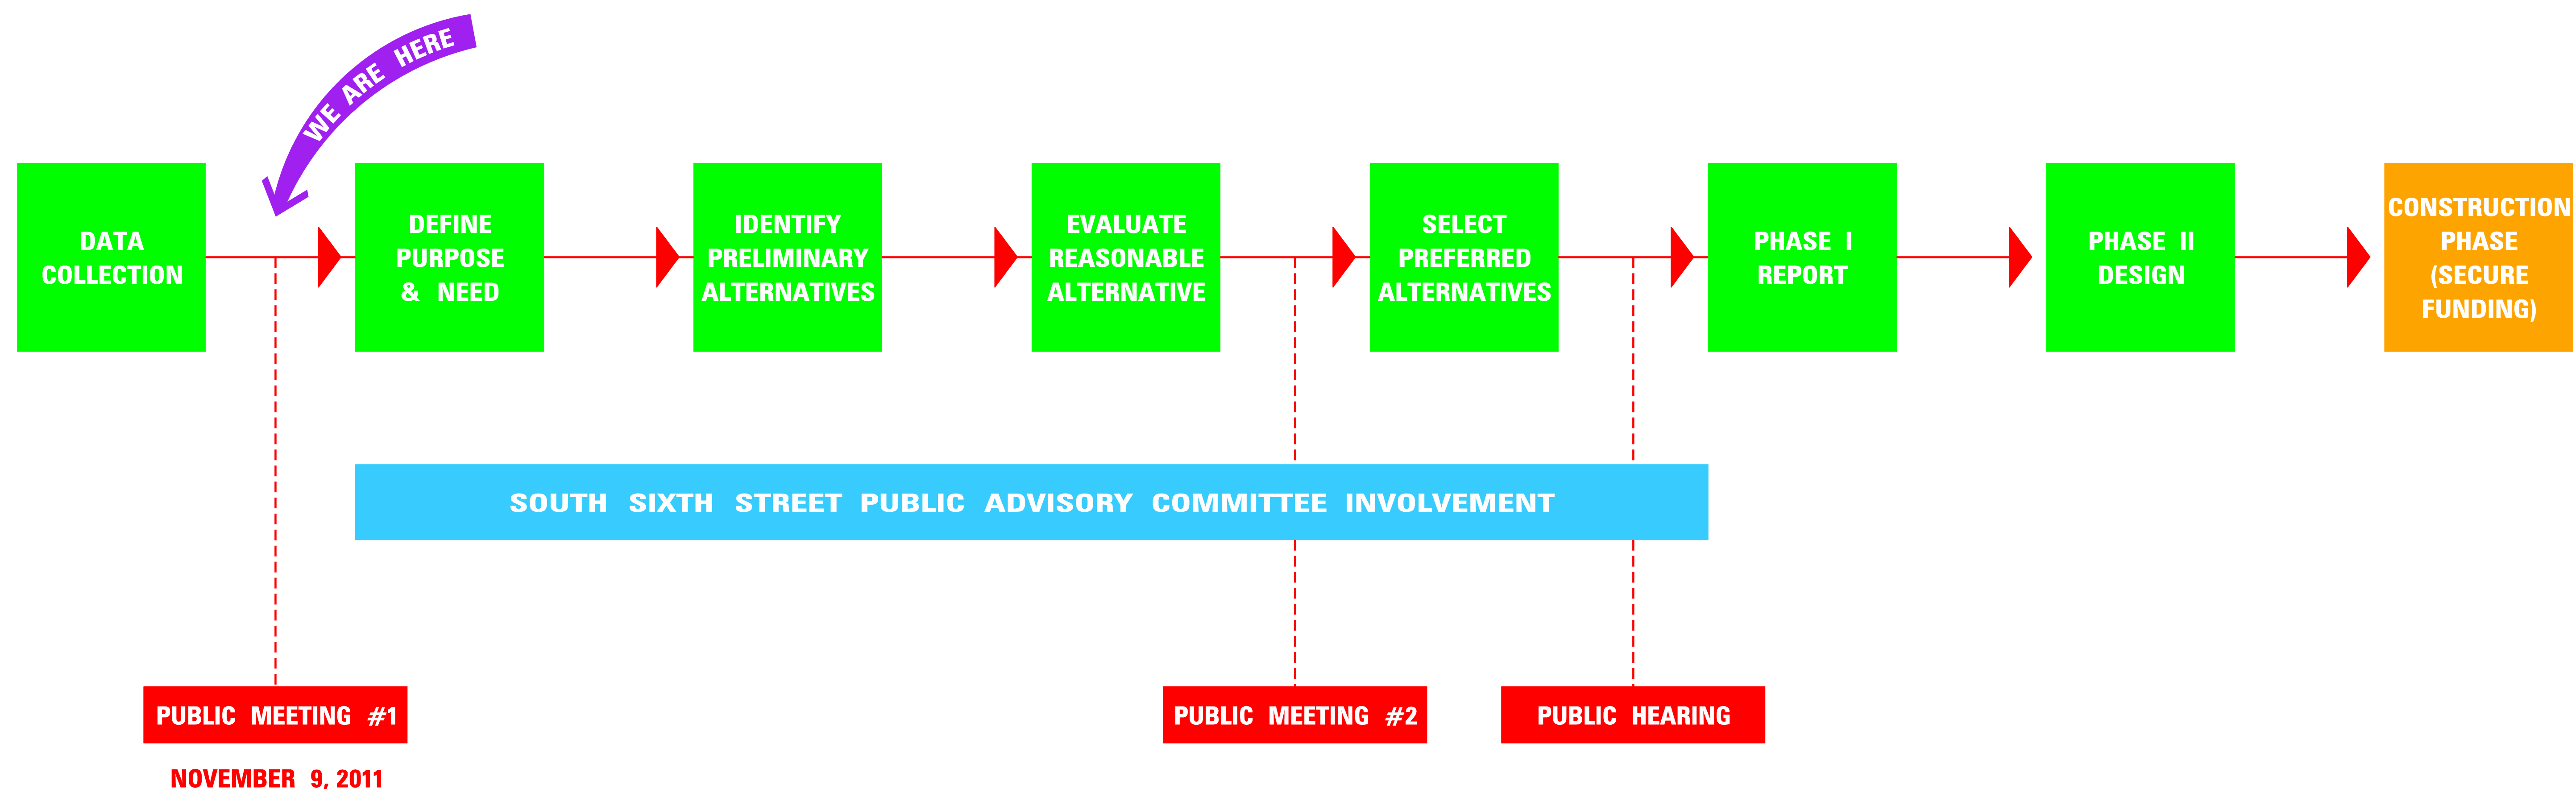

PROJECT SCHEDULE

(18 MONTH STUDY PHASE)

SOUTH SIXTH STREET EXPANSION